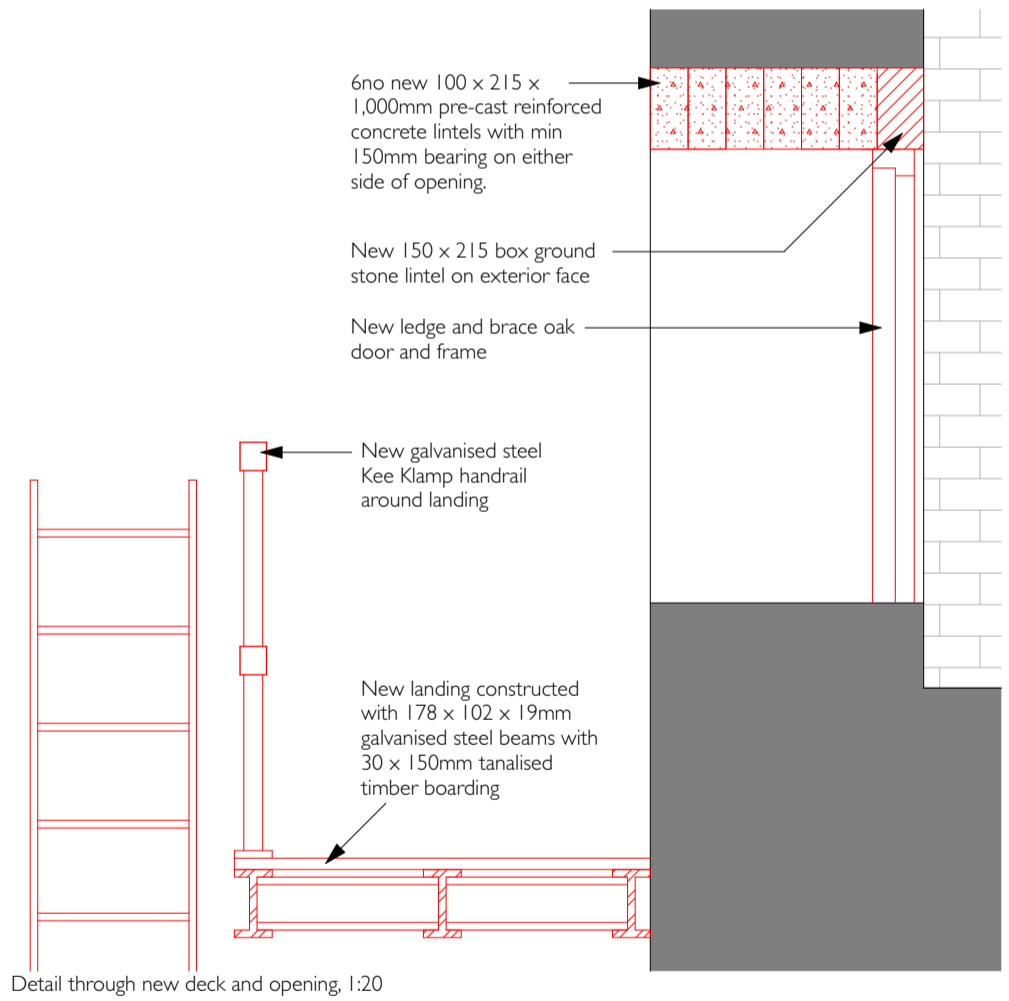

Note: Do not scale from drawing, check dimensions on site

This drawing is copyright ©

Tower Access, South Elevation, 1:100

Tower Access, South Elevation, 1:100

Detail through new deck and opening, 1:20

Note: Plans and labels are to normal liturgical orientation

Legend

Drawing Title **Improvements, Tower Access**

Project **Repairing our Lady Star of the Sea and Opening Doors, Lowestoft**

Client **Parish Finance Committee**

Job No **654** / Dwg No **4501** / Rev **1** / Scale **1:100, 1:20 @ A3** / Drawn: **GH** / 22/12/2017