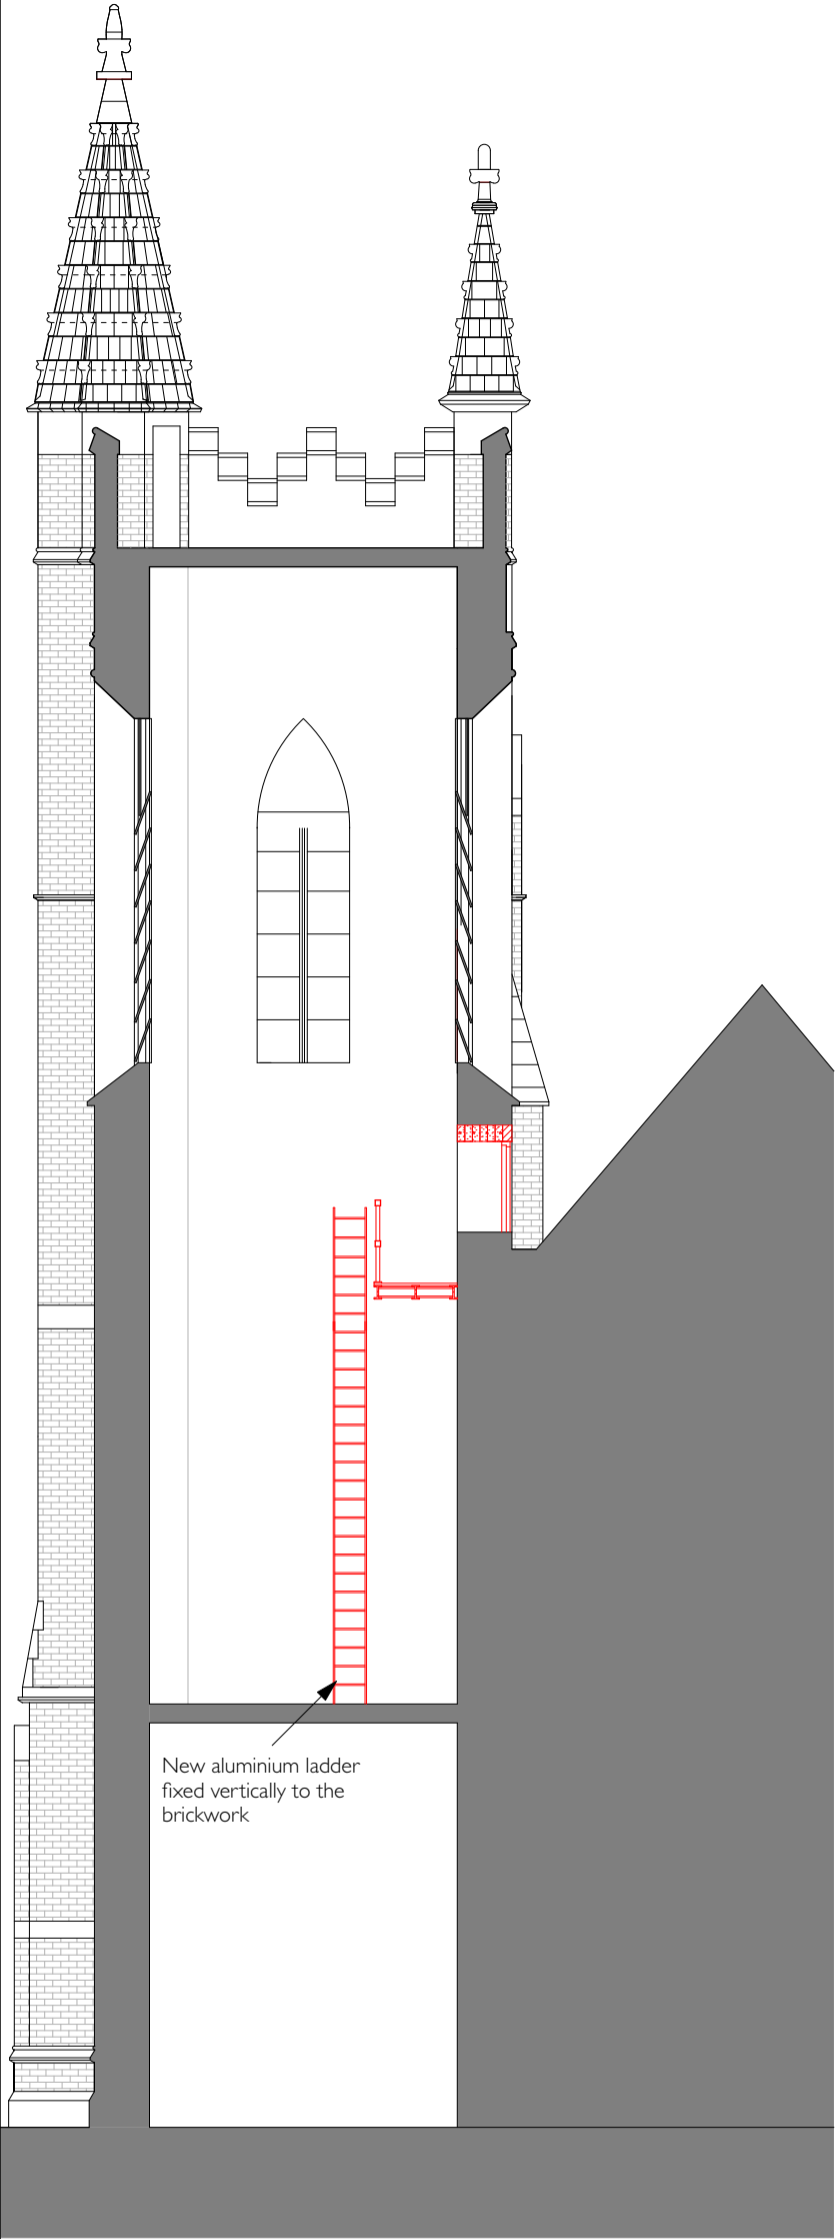

Note: Do not scale from drawing, check dimensions on site

This drawing is copyright ©

Tower Access, South Elevation, 1:100

Tower Access, South Elevation, 1:100

Detail through new deck and opening, 1:20

Note: Plans and labels are to normal liturgical orientation

Legend

Drawing Title **Improvements, Tower Access**

Project **Repairing our Lady Star of the Sea and Opening Doors, Lowestoft**

Client **Parish Finance Committee**

Job No **654** / Dwg No **4501** / Rev **1** / Scale **1:100, 1:20 @ A3** / Drawn: **GH** / 22/12/2017