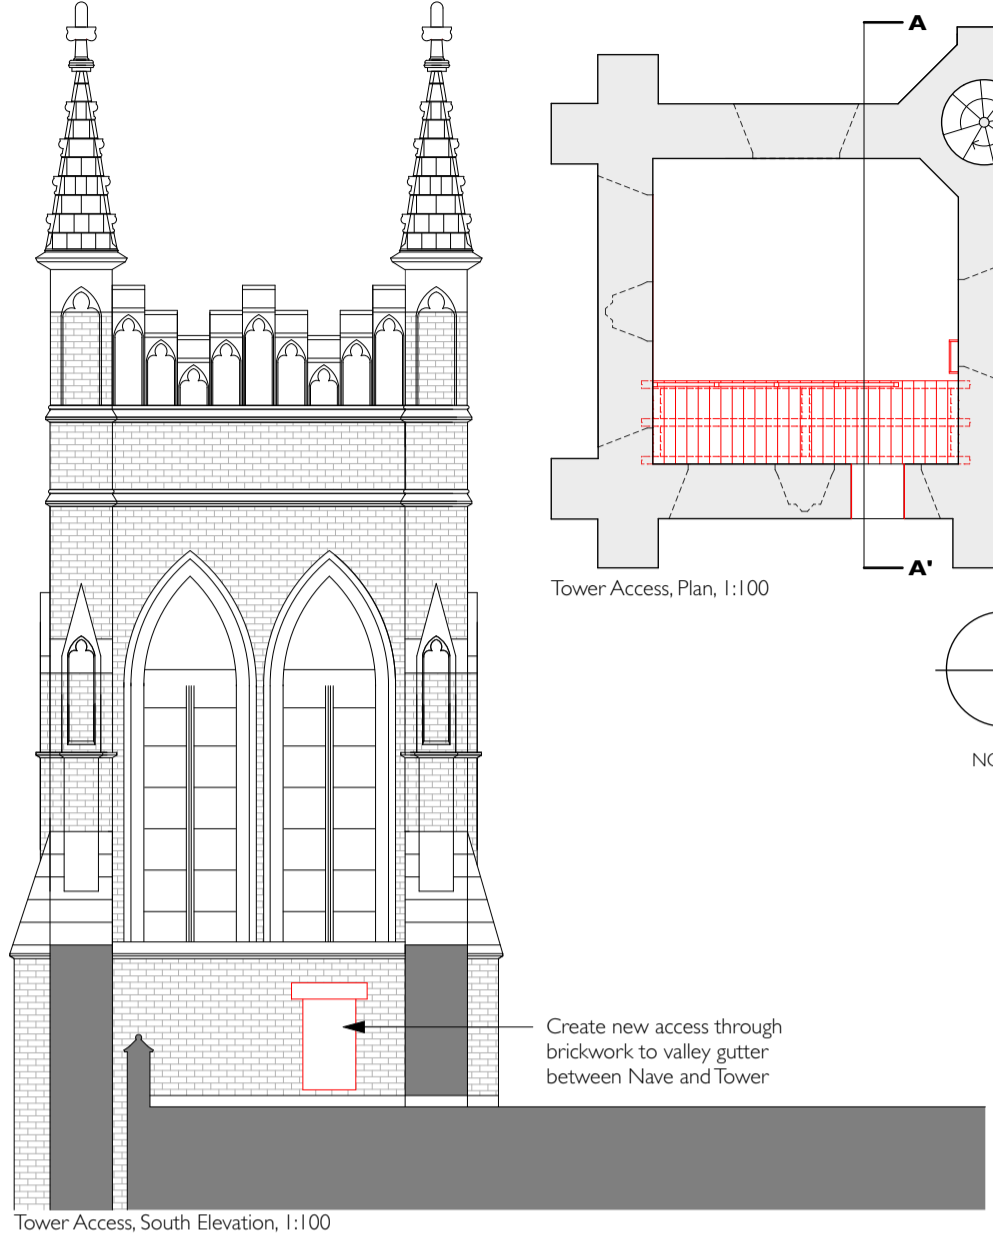

Note: Do not scale from drawing, check dimensions on site

This drawing is copyright ©

Tower Access, South Elevation, 1:100

Tower Access, South Elevation, 1:100

Detail through new deck and opening, 1:20

Note: Plans and labels are to normal liturgical orientation

Legend

Drawing Title **Improvements, Tower Access**

Project **Repairing our Lady Star of the Sea and Opening Doors, Lowestoft**

Client **Parish Finance Committee**

Job No **654** / Dwg No **4501** / Rev **1** / Scale **1:100, 1:20 @ A3** / Drawn: **GH** / 22/12/2017